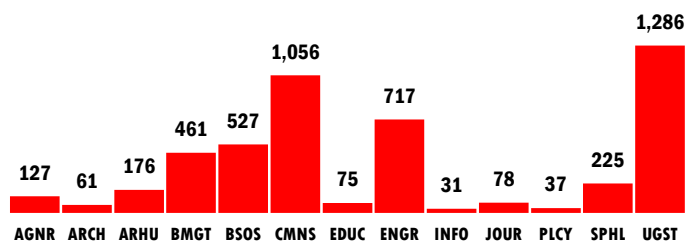

GENDER:

	Fall 2019	Fall 2020	Fall 2021
Female	2,206 51.5%	2,096 48.6%	2,608 53.7%
Male	2,080 48.5%	2,217 51.4%	2,253 46.3%

RESIDENCY:

	Fall 2019	Fall 2020	Fall 2021
In-State	3,049 71.1%	3,182 73.8%	3,353 69.0%
Out-of-State	1,237 28.9%	1,131 26.2%	1,508 31.0%

47.9% MINORITY

ACADEMIC INFORMATION

ENROLLMENT STATUS:

	Fall 2019	Fall 2020	Fall 2021
Full-time	4,277 100%	4,286 99.4%	4,845 99.7%
Part-time	9 0.2%	27 0.6%	16 0.3%

CLASS STANDING:

	Fall 2019	Fall 2020	Fall 2021
Freshman	3,579 83.5%	3,567 82.7%	4,164 85.7%
Sophomore	658 15.4%	690 16.0%	598 12.3%
Junior	47 1.1%	52 1.2%	95 2.0%
Senior	1 0.0%	3 0.1%	0 0.0%
Post-bacc.	0 0.0%	0 0.0%	0 0.0%
Special UG	1 0.0%	1 0.0%	4 0.1%

RETENTION/GRADUATION RATES:

1-YEAR RETENTION RATE (FALL 2020 COHORT):

95.5%

4-YEAR GRADUATION RATE (FALL 2017 COHORT):

75.2%

6-YEAR GRADUATION RATE (FALL 2015 COHORT):

88.3%

1-year retention rate is based upon full time, degree-seeking new freshmen entering in Fall 2020. 4-year and 6-year graduation rates are based upon full time, degree-seeking new freshmen entering in Fall 2017 and Fall 2015 respectively. Students starting at the university in the Freshmen Connection program are excluded from these rates.

24.5% OF INCOMING FIRST-TIME STUDENTS ENTERED THE UNIVERSITY AS "LETTERS & SCIENCES" OR "UNDECIDED"

ENROLLMENT BY COLLEGE:

Based solely on primary major for degree-seeking new first-time students in Fall 2021. "Top 10 Majors" excludes undecided students and academic achievement programs.

TOP 10 MAJORS:

1. COMPUTER SCIENCE (456)
2. BIOLOGICAL SCIENCES (306)
3. PSYCHOLOGY (197)
4. ENGINEERING: MECHANICAL (145)
5. FINANCE (128)
6. ENGINEERING: AEROSPACE (126)
7. GOVERNMENT & POLITICS (122)
8. PUBLIC HEALTH SCIENCE (118)
9. BUSINESS: UNDECIDED (139)
10. CRIM & CRIMINAL JUSTICE (111)